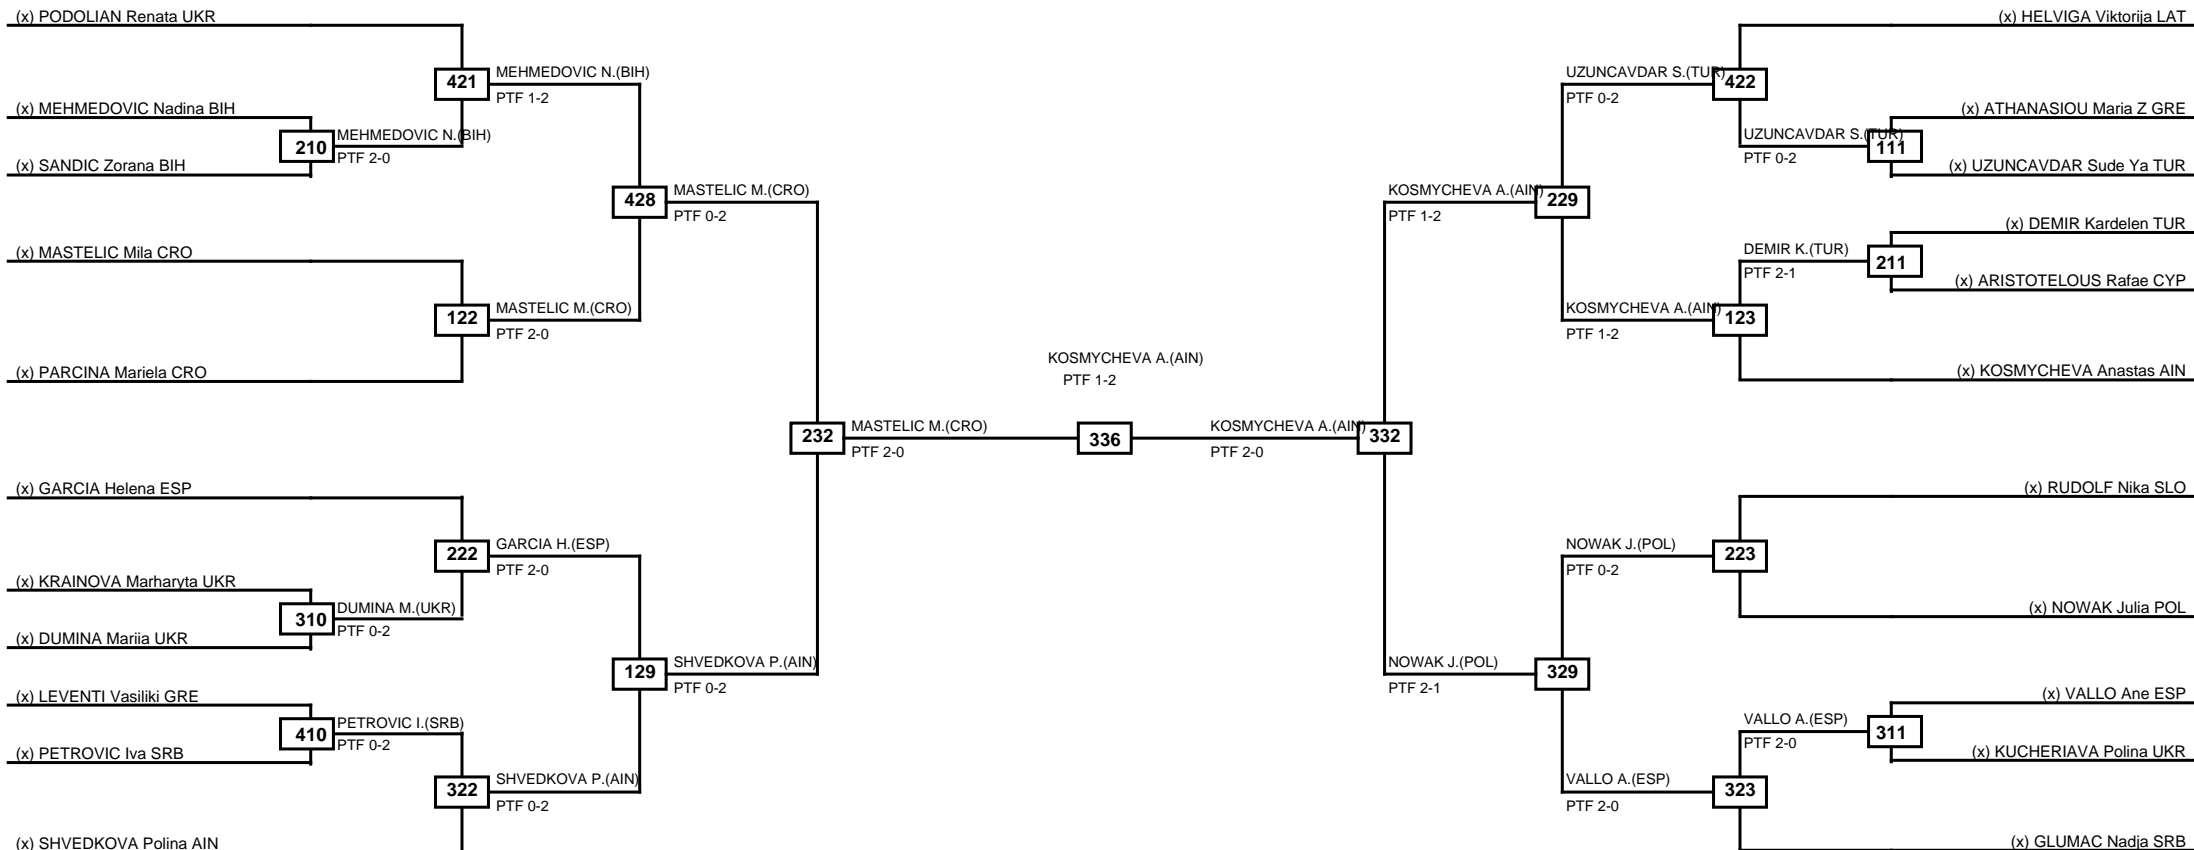

Round of 32 Round of 16 Quarterfinals Semifinals Final Semifinals Quarterfinals Round of 16 Round of 32

Classification
1 KOSMYCHEVA Anastasiia AIN
2 MASTELIĆ Mila CRO
3 NOWAK Julia POL
3 SHVEDKOVA Polina AIN

LEGEND RSC: Win by Referee stops contest WDR: Win by Withdrawal DQB: Win by Disqualification for Unsportsmanlike behavior
 (x)Seed PFT: Win by Final score DSQ: Win by Disqualification R: Round