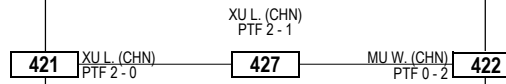

Round of 32 Round of 16 Quarterfinals Semifinals Final Semifinals Quarterfinals Round of 16 Round of 32

LEGEND RSC: Win by Referee Stop the Contest WDR: Win by Withdrawal DQB: Win by Disqualification for unsportsmanlike behavior
(x) Seed PTF: Win by Final Score DSQ: Win by Disqualification R: Round

Quarterfinals Semifinals Final Semifinals Quarterfinals

(1) XU Lei CHN

(3) HELVIGA Viktorija LAT

HAWASH Dania SWE

(4) ALADWAN Raha JOR

(2) MU Wenzhe CHN

Classification
1 XU Lei (CHN)
2 MU Wenzhe (CHN)
3 HAWASH Dania (SWE)
3 HELVIGA Viktorija (LAT)