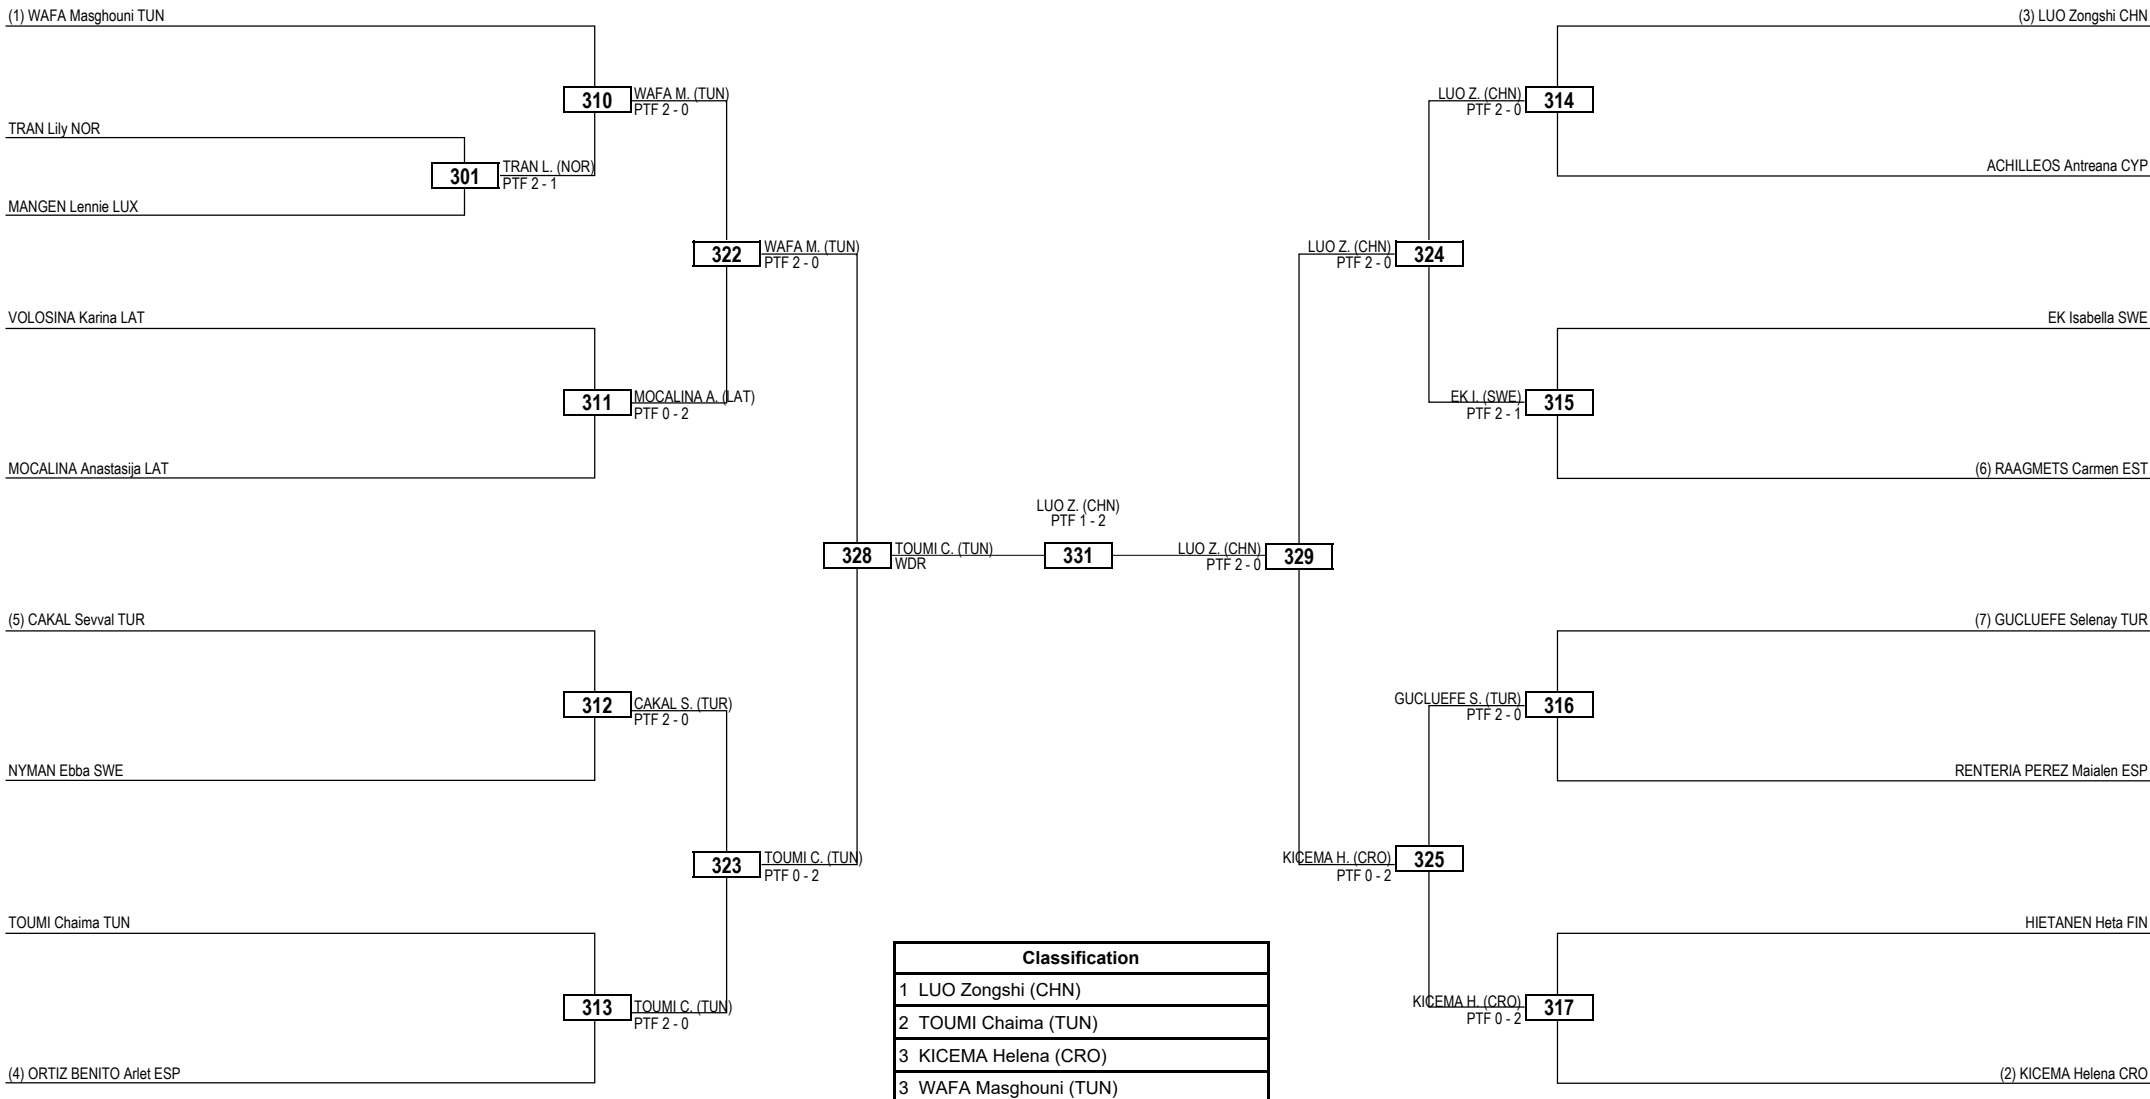

Round of 16 Quarterfinals Semifinals Final Semifinals Quarterfinals Round of 16

LEGEND RSC: Win by Referee Stop the Contest WDR: Win by Withdrawal DQB: Win by Disqualification for unsportsmanlike behavior
 (x) Seed PTF: Win by Final Score DSQ: Win by Disqualification R: Round

Round of 32 Round of 16 Quarterfinals Semifinals Final Semifinals Quarterfinals Round of 16 Round of 32

LEGEND RSC: Win by Referee Stop the Contest WDR: Win by Withdrawal DQB: Win by Disqualification for unsportsmanlike behavior
(x) Seed PTF: Win by Final Score DSQ: Win by Disqualification R: Round

Quarterfinals Semifinals Final Semifinals Quarterfinals

(1) XU Lei CHN

(3) HELVIGA Viktorija LAT

HAWASH Dania SWE

(4) ALADWAN Raha JOR

(2) MU Wenzhe CHN

Classification
1 XU Lei (CHN)
2 MU Wenzhe (CHN)
3 HAWASH Dania (SWE)
3 HELVIGA Viktorija (LAT)