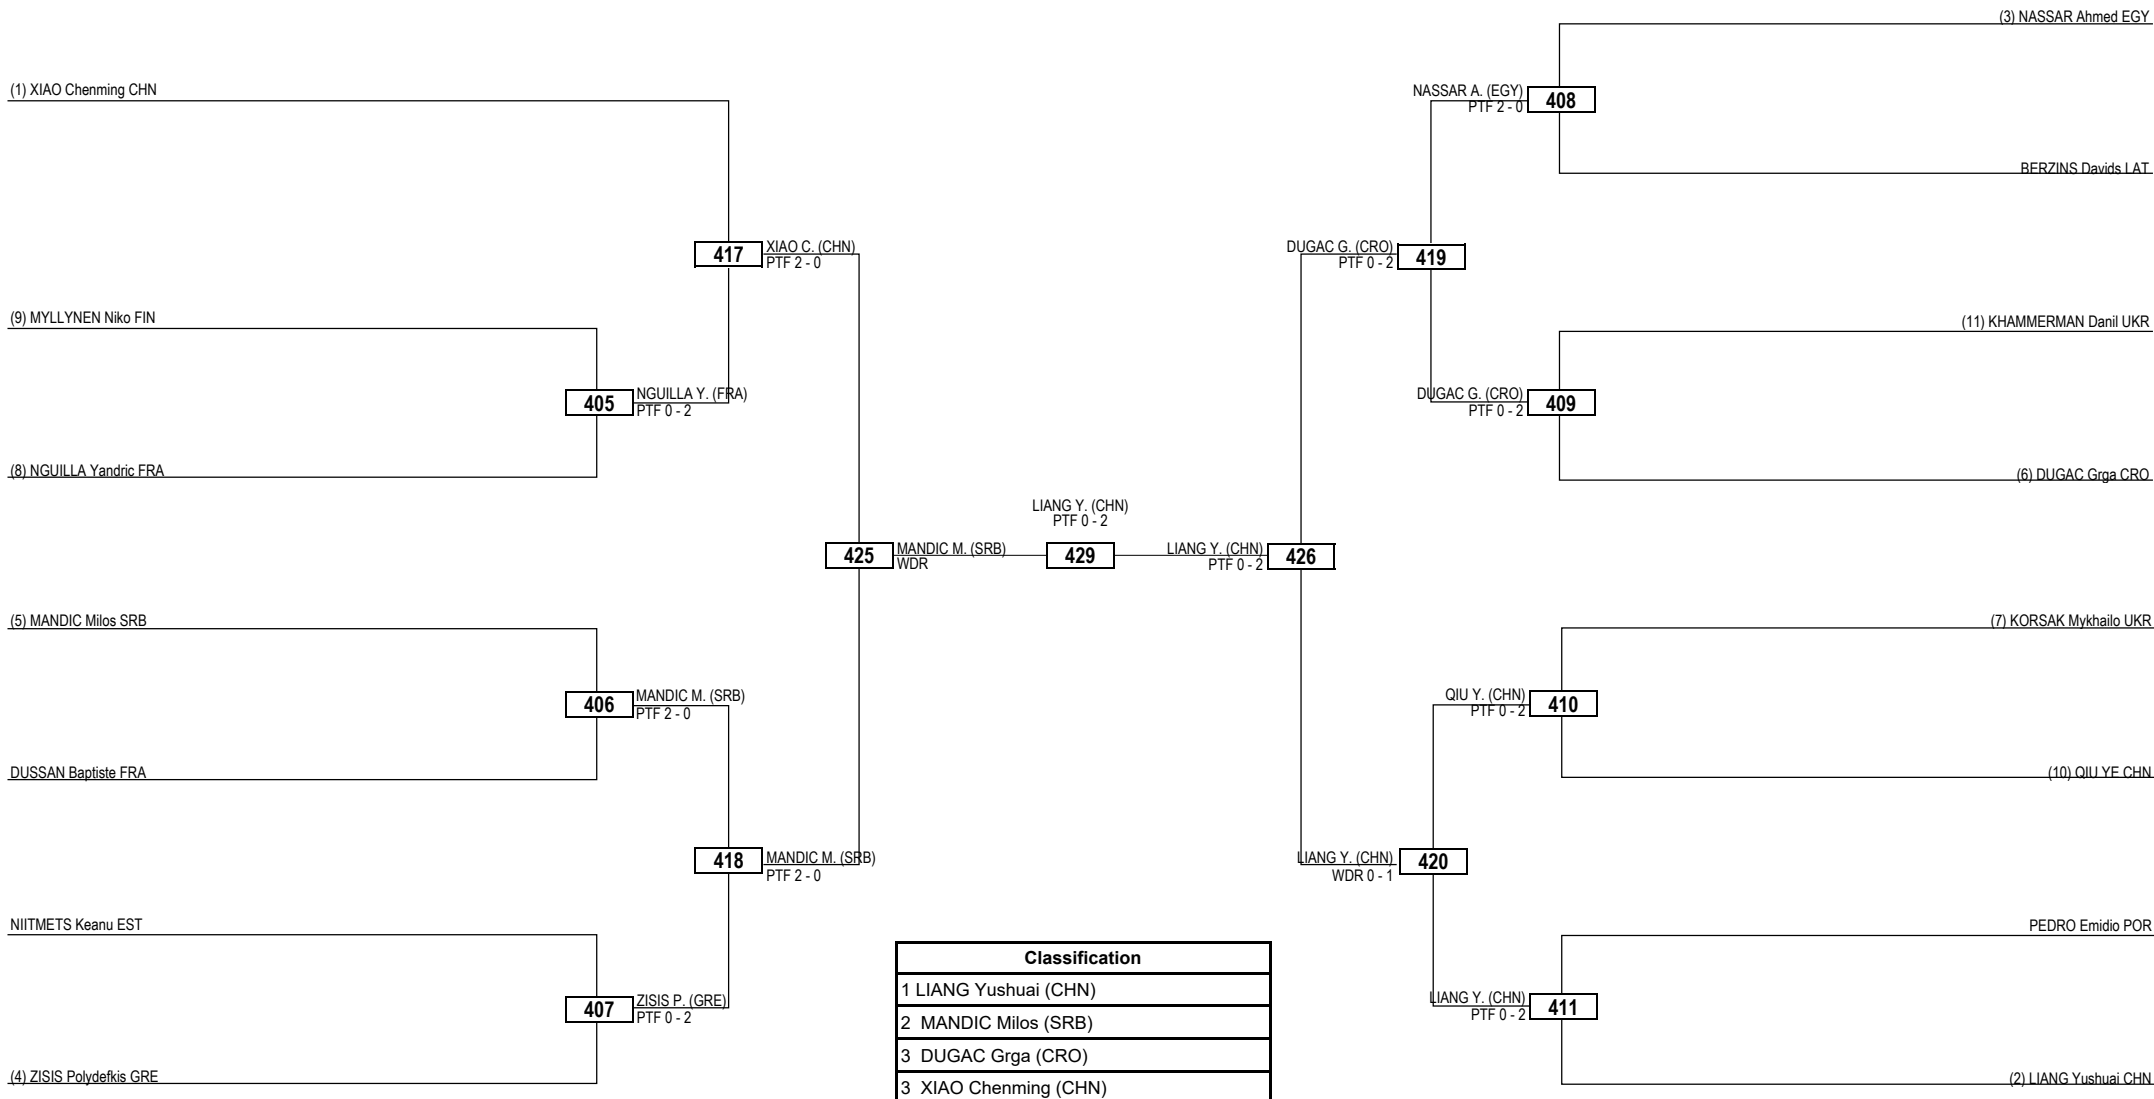

Round of 16 Quarterfinals Semifinals Final Semifinals Quarterfinals Round of 16

LEGEND RSC: Win by Referee Stop the Contest WDR: Win by Withdrawal DQB: Win by Disqualification for unsportsmanlike behavior
 (x) Seed PTF: Win by Final Score DSQ: Win by Disqualification R: Round

Round of 32 Round of 16 Quarterfinals Semifinals Final Semifinals Quarterfinals Round of 16 Round of 32

LEGEND RSC: Win by Referee Stop the Contest WDR: Win by Withdrawal DQB: Win by Disqualification for unsportsmanlike behavior
(x) Seed PTF: Win by Final Score DSQ: Win by Disqualification R: Round

Quarterfinals Semifinals Final Semifinals Quarterfinals

(1) XU Lei CHN

(3) HELVIGA Viktorija LAT

HAWASH Dania SWE

(4) ALADWAN Raha JOR

(2) MU Wenzhe CHN

Classification
1 XU Lei (CHN)
2 MU Wenzhe (CHN)
3 HAWASH Dania (SWE)
3 HELVIGA Viktorija (LAT)