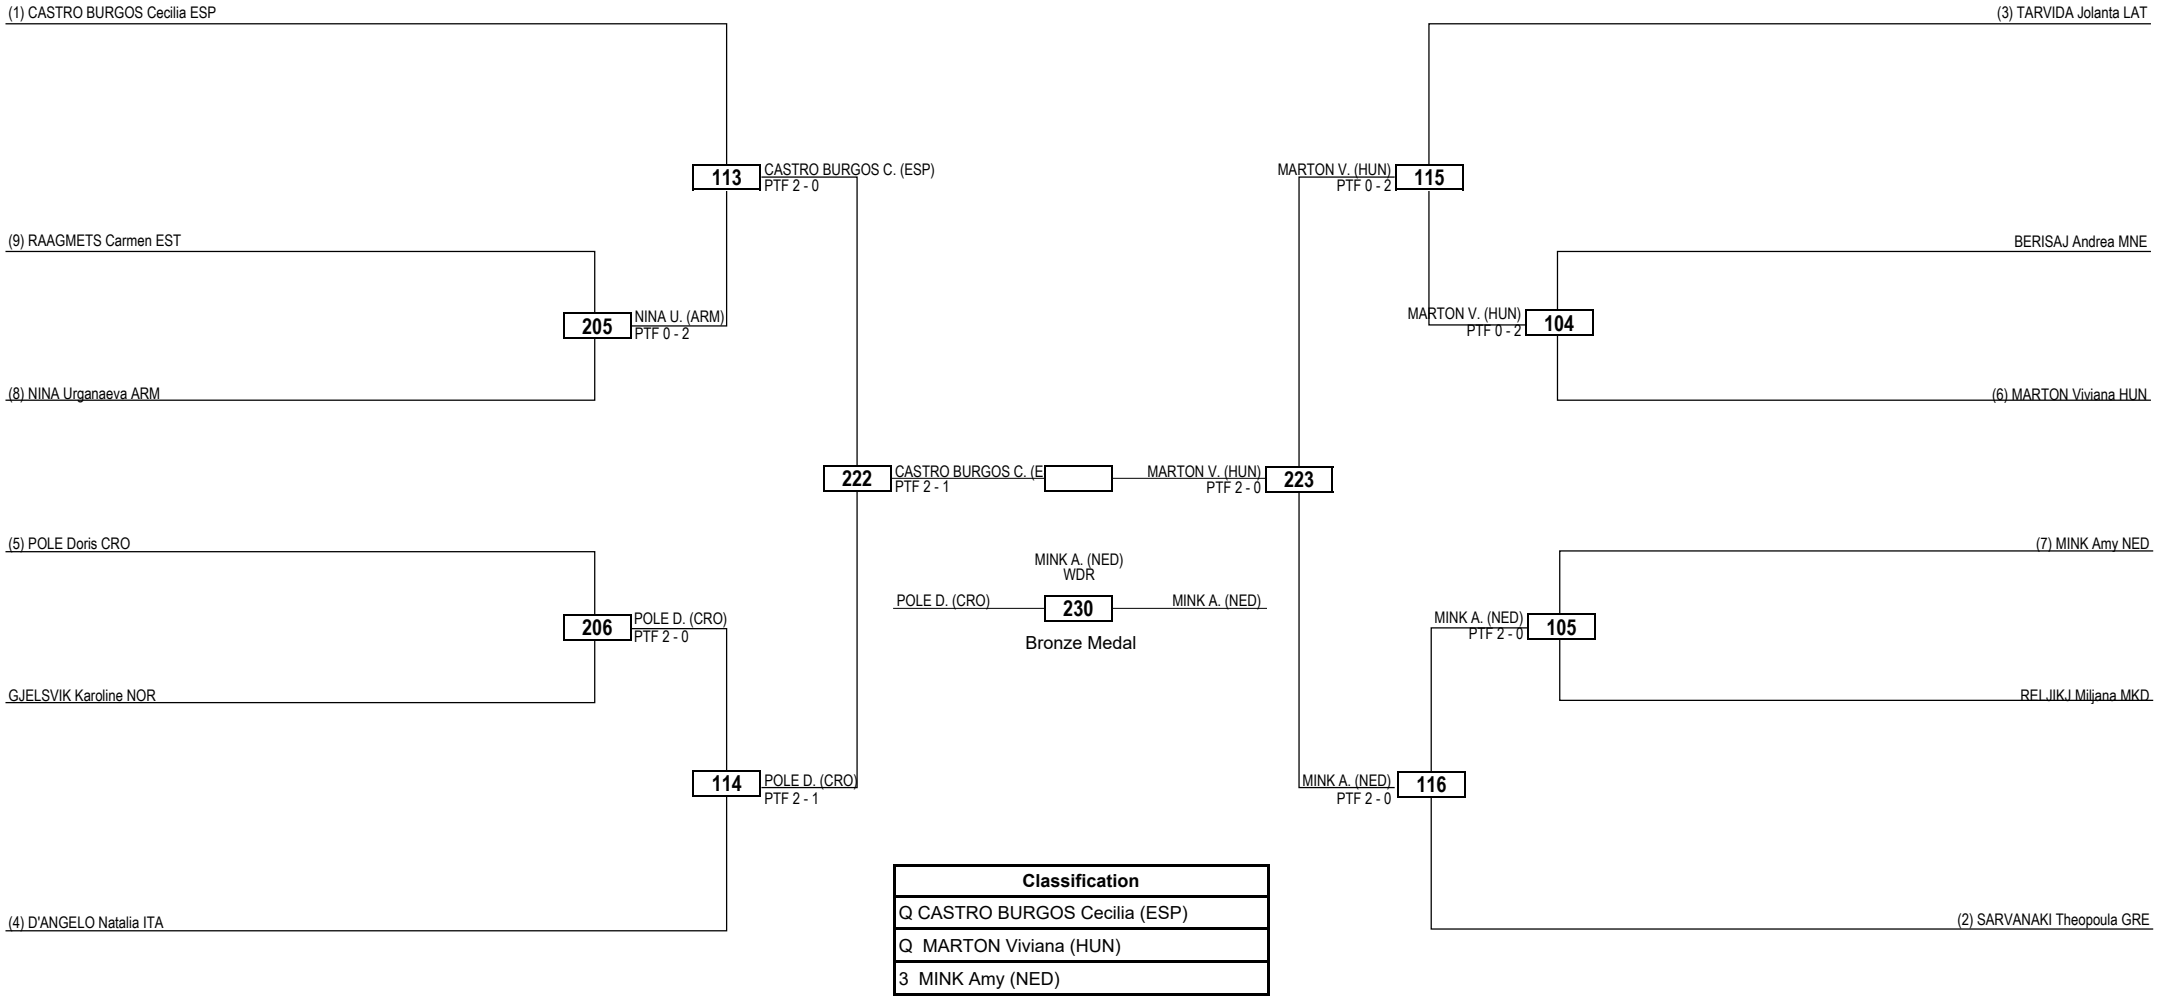

Round of 32   Round of 16   Quarterfinals   Semifinals   Final   Semifinals   Quarterfinals   Round of 16   Round of 32

**LEGEND** RSC: Win by Referee Stop the Contest   WDR: Win by Withdrawal   DQB: Win by Disqualification for unsportsmanlike behavior  
 (x) Seed   PTF: Win by Final Score   DSQ: Win by Disqualification   R: Round

Round of 16    Quarterfinals    Semifinals    Final    Semifinals    Quarterfinals    Round of 16

**LEGEND**    RSC: Win by Referee Stop the Contest    WDR: Win by Withdrawal    DQB: Win by Disqualification for unsportsmanlike behavior  
 (x) Seed    PTF: Win by Final Score    DSQ: Win by Disqualification    R: Round