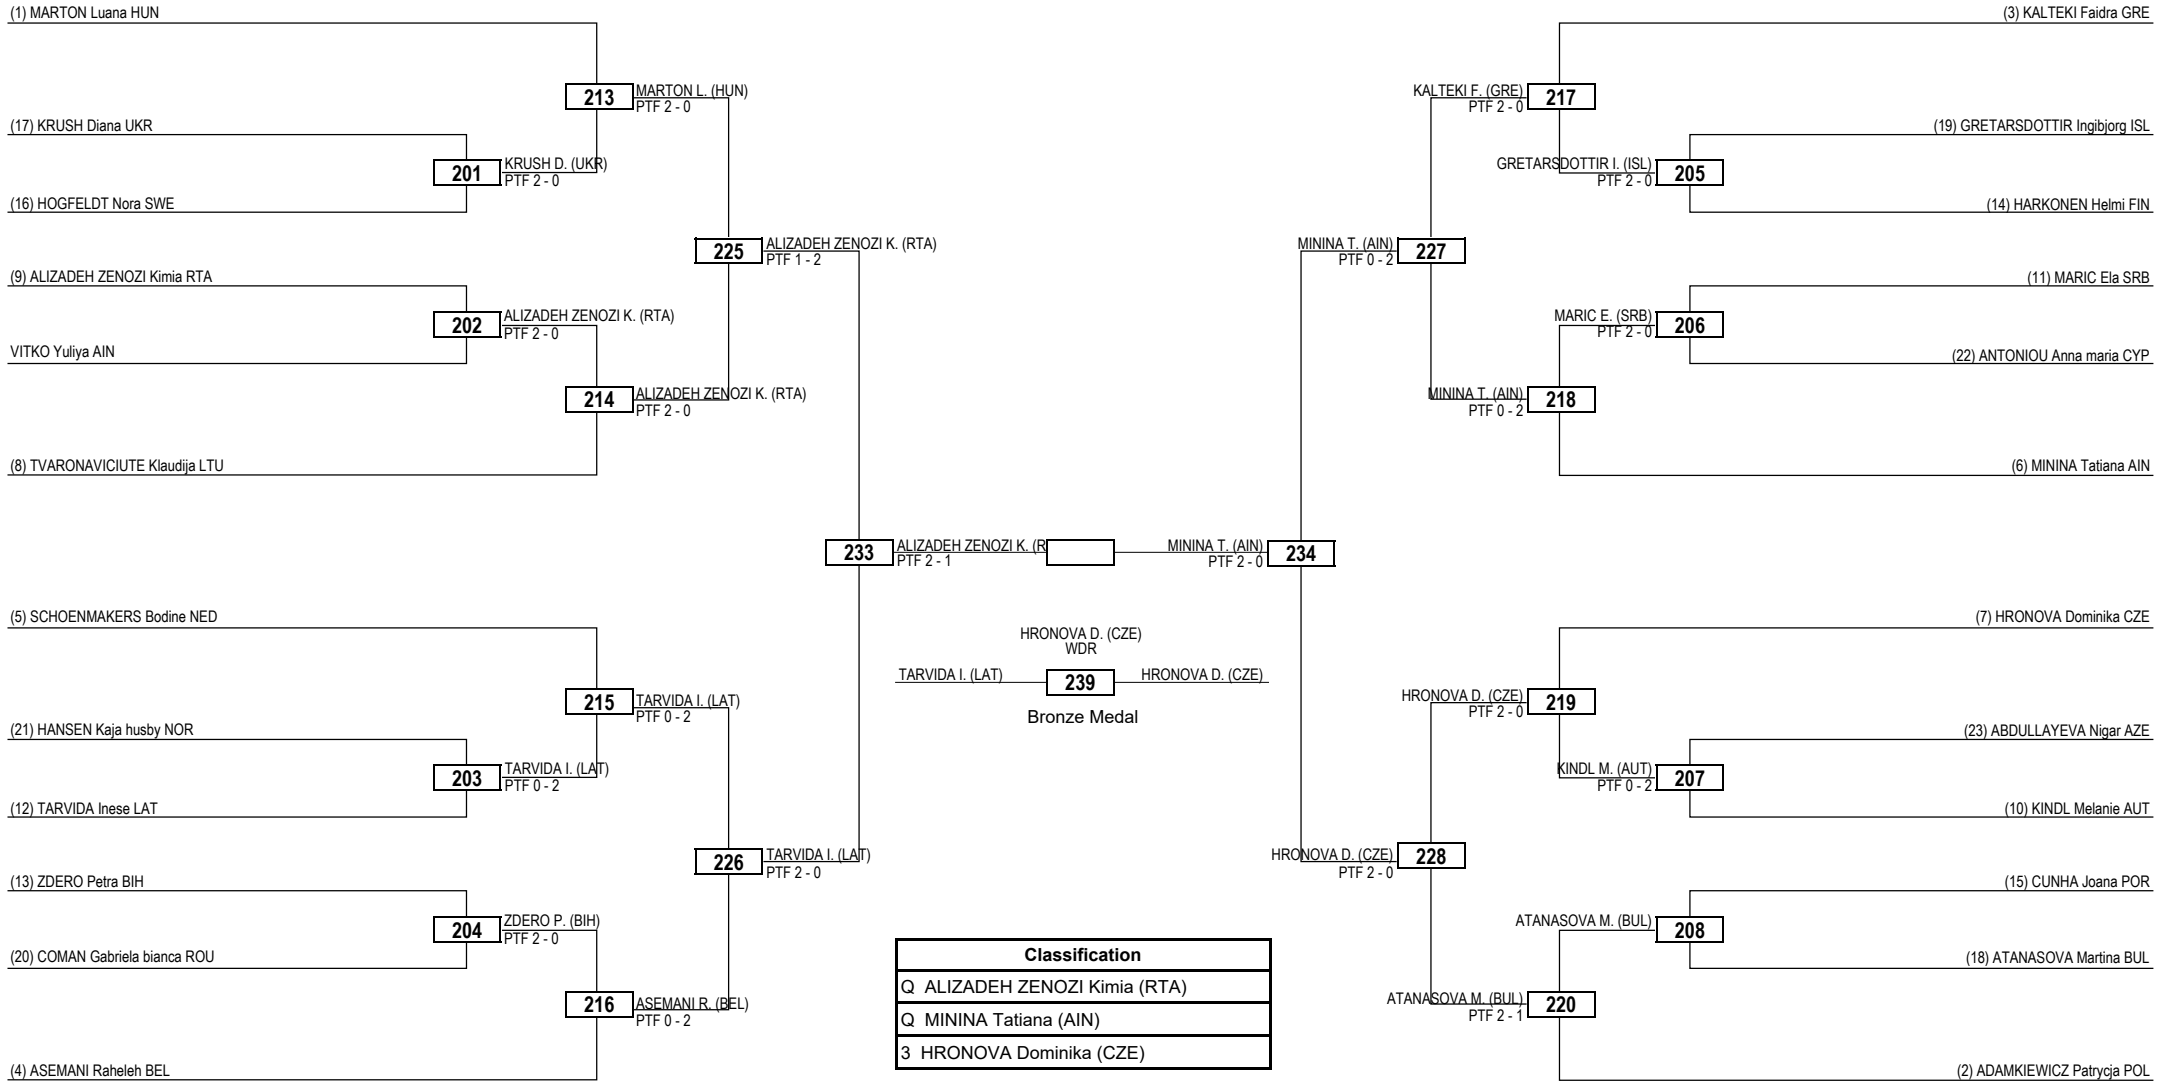

Round of 32   Round of 16   Quarterfinals   Semifinals   Final   Semifinals   Quarterfinals   Round of 16   Round of 32

**LEGEND** RSC: Win by Referee Stop the Contest   WDR: Win by Withdrawal   DQB: Win by Disqualification for unsportsmanlike behavior  
 (x) Seed   PTF: Win by Final Score   DSQ: Win by Disqualification   R: Round

Round of 16    Quarterfinals    Semifinals    Final    Semifinals    Quarterfinals    Round of 16

**LEGEND**    RSC: Win by Referee Stop the Contest    WDR: Win by Withdrawal    DQB: Win by Disqualification for unsportsmanlike behavior  
 (x) Seed    PTF: Win by Final Score    DSQ: Win by Disqualification    R: Round