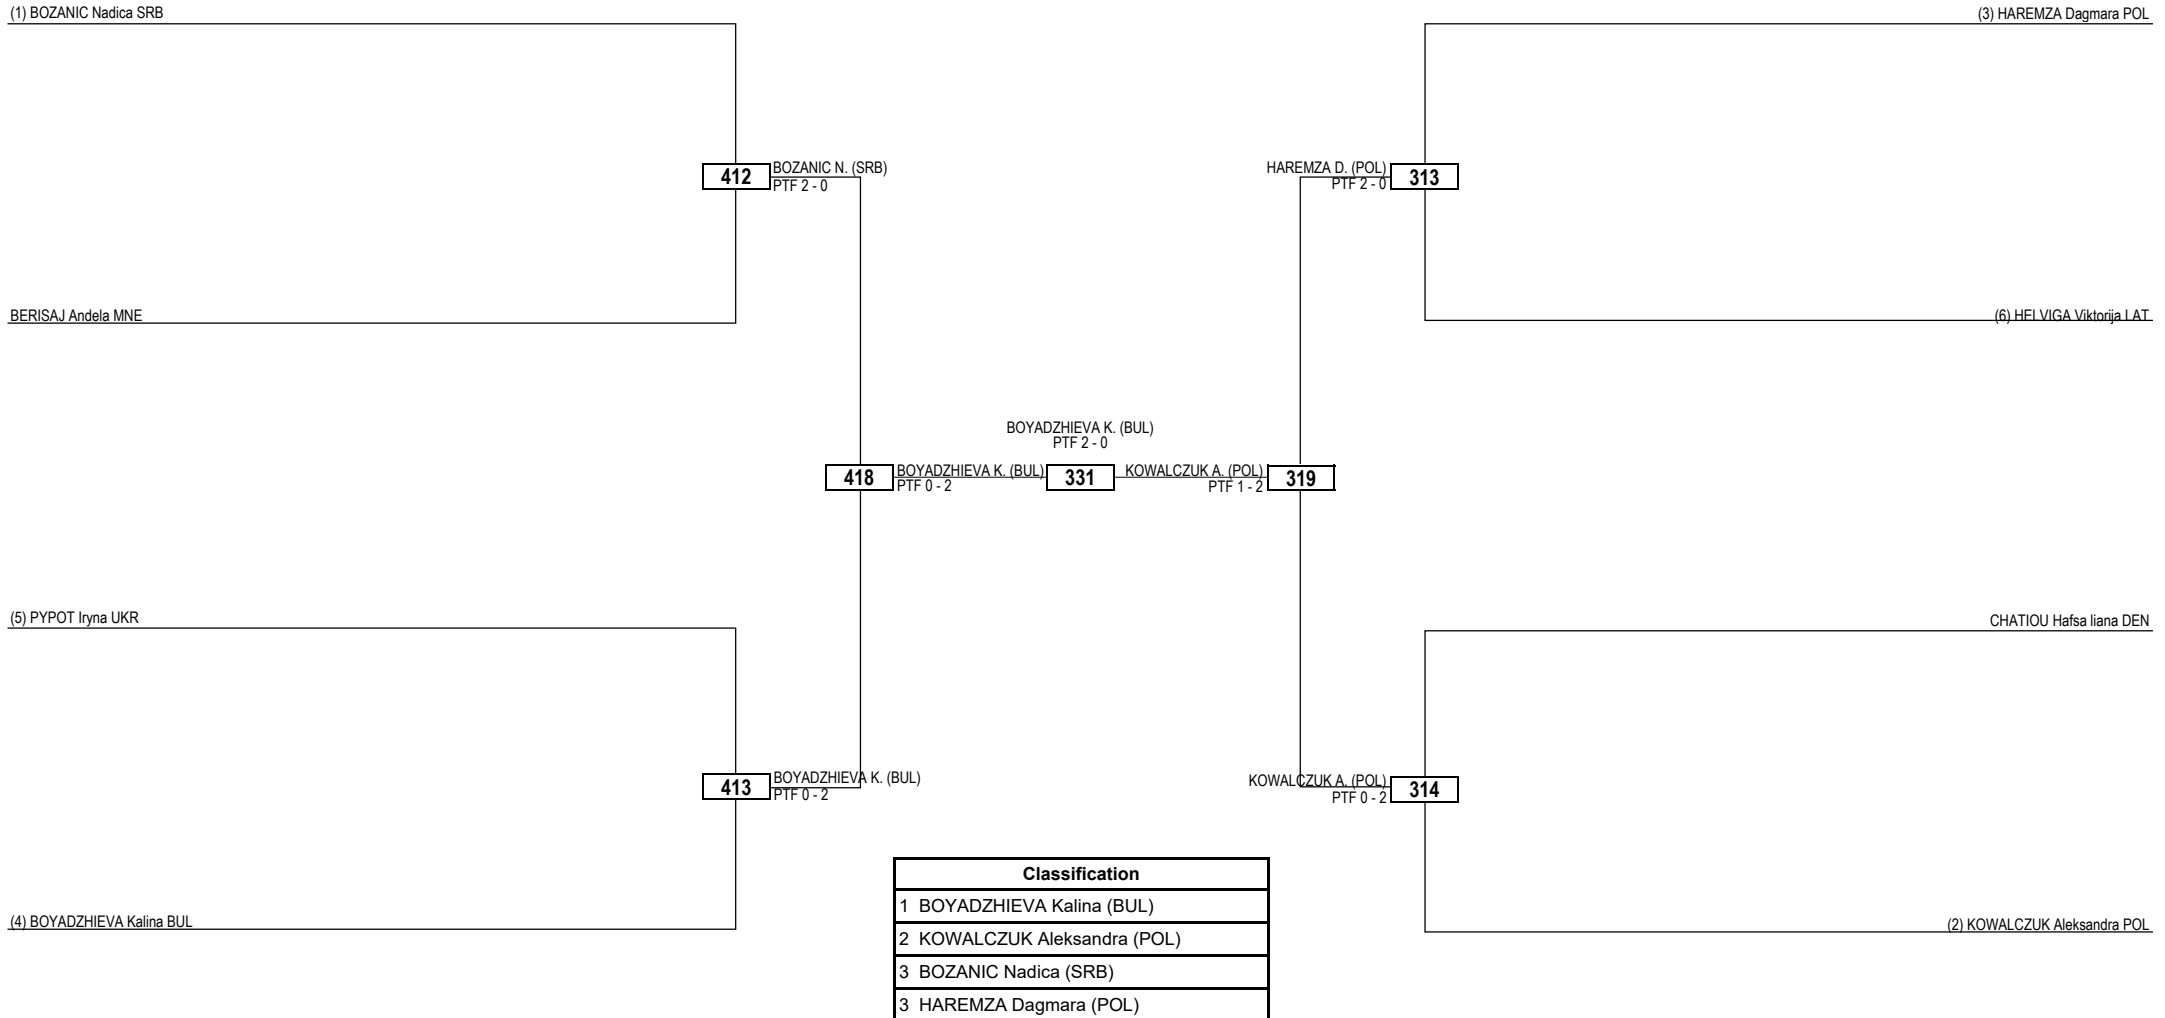

Round of 32 Round of 16 Quarterfinals Semifinals Final Semifinals Quarterfinals Round of 16 Round of 32

LEGEND RSC: Win by Referee Stop the Contest WDR: Win by Withdrawal DQB: Win by Disqualification for unsportsmanlike behavior
 (x) Seed PTF: Win by Final Score DSQ: Win by Disqualification R: Round

Quarterfinals Semifinals Final Semifinals Quarterfinals

Round of 32 Round of 16 Quarterfinals Semifinals Final Semifinals Quarterfinals Round of 16 Round of 32