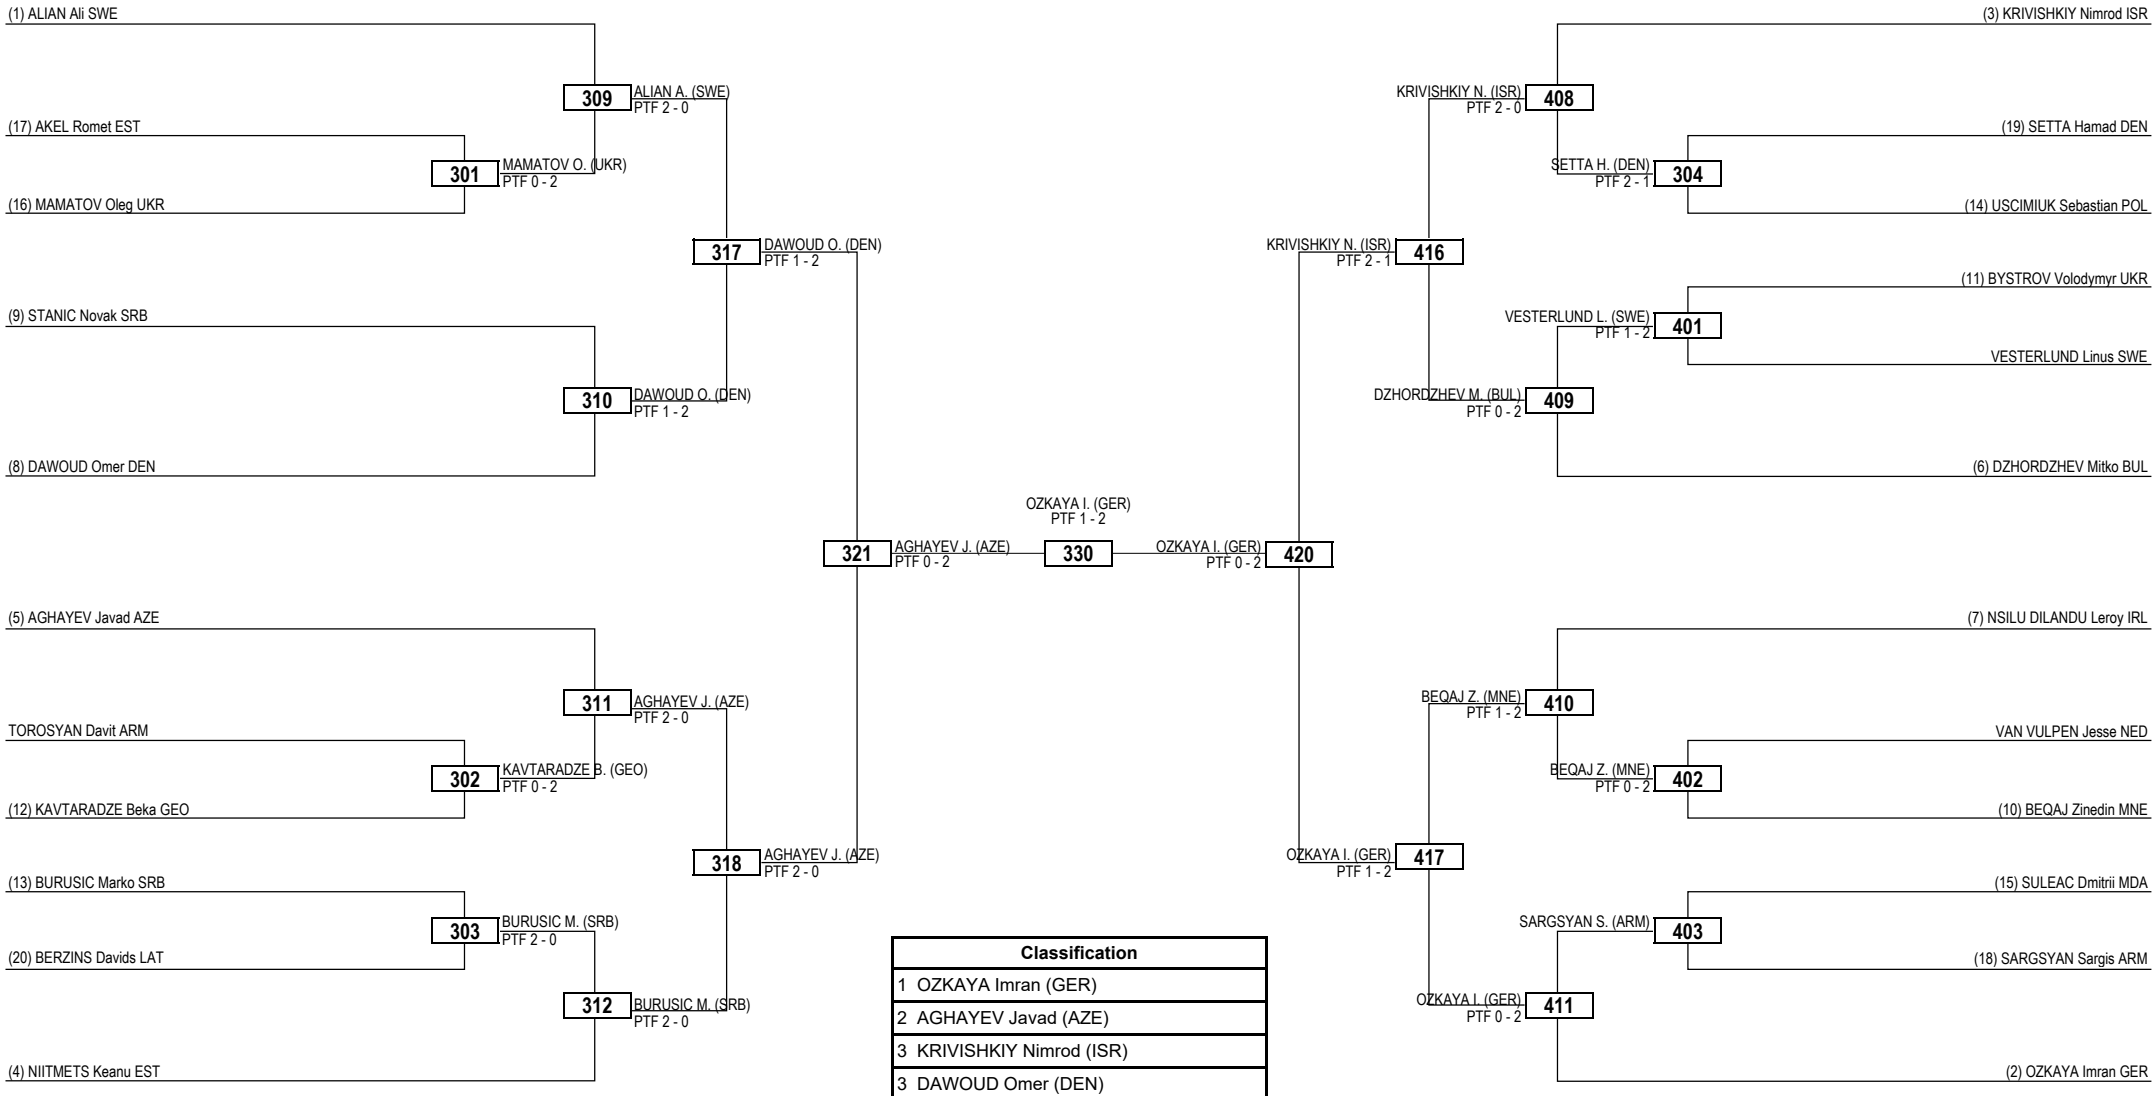

Round of 32 Round of 16 Quarterfinals Semifinals Final Semifinals Quarterfinals Round of 16 Round of 32

LEGEND RSC: Win by Referee Stop the Contest WDR: Win by Withdrawal DQB: Win by Disqualification for unsportsmanlike behavior
 (x) Seed PTF: Win by Final Score DSQ: Win by Disqualification R: Round

Quarterfinals Semifinals Final Semifinals Quarterfinals

Round of 32 Round of 16 Quarterfinals Semifinals Final Semifinals Quarterfinals Round of 16 Round of 32