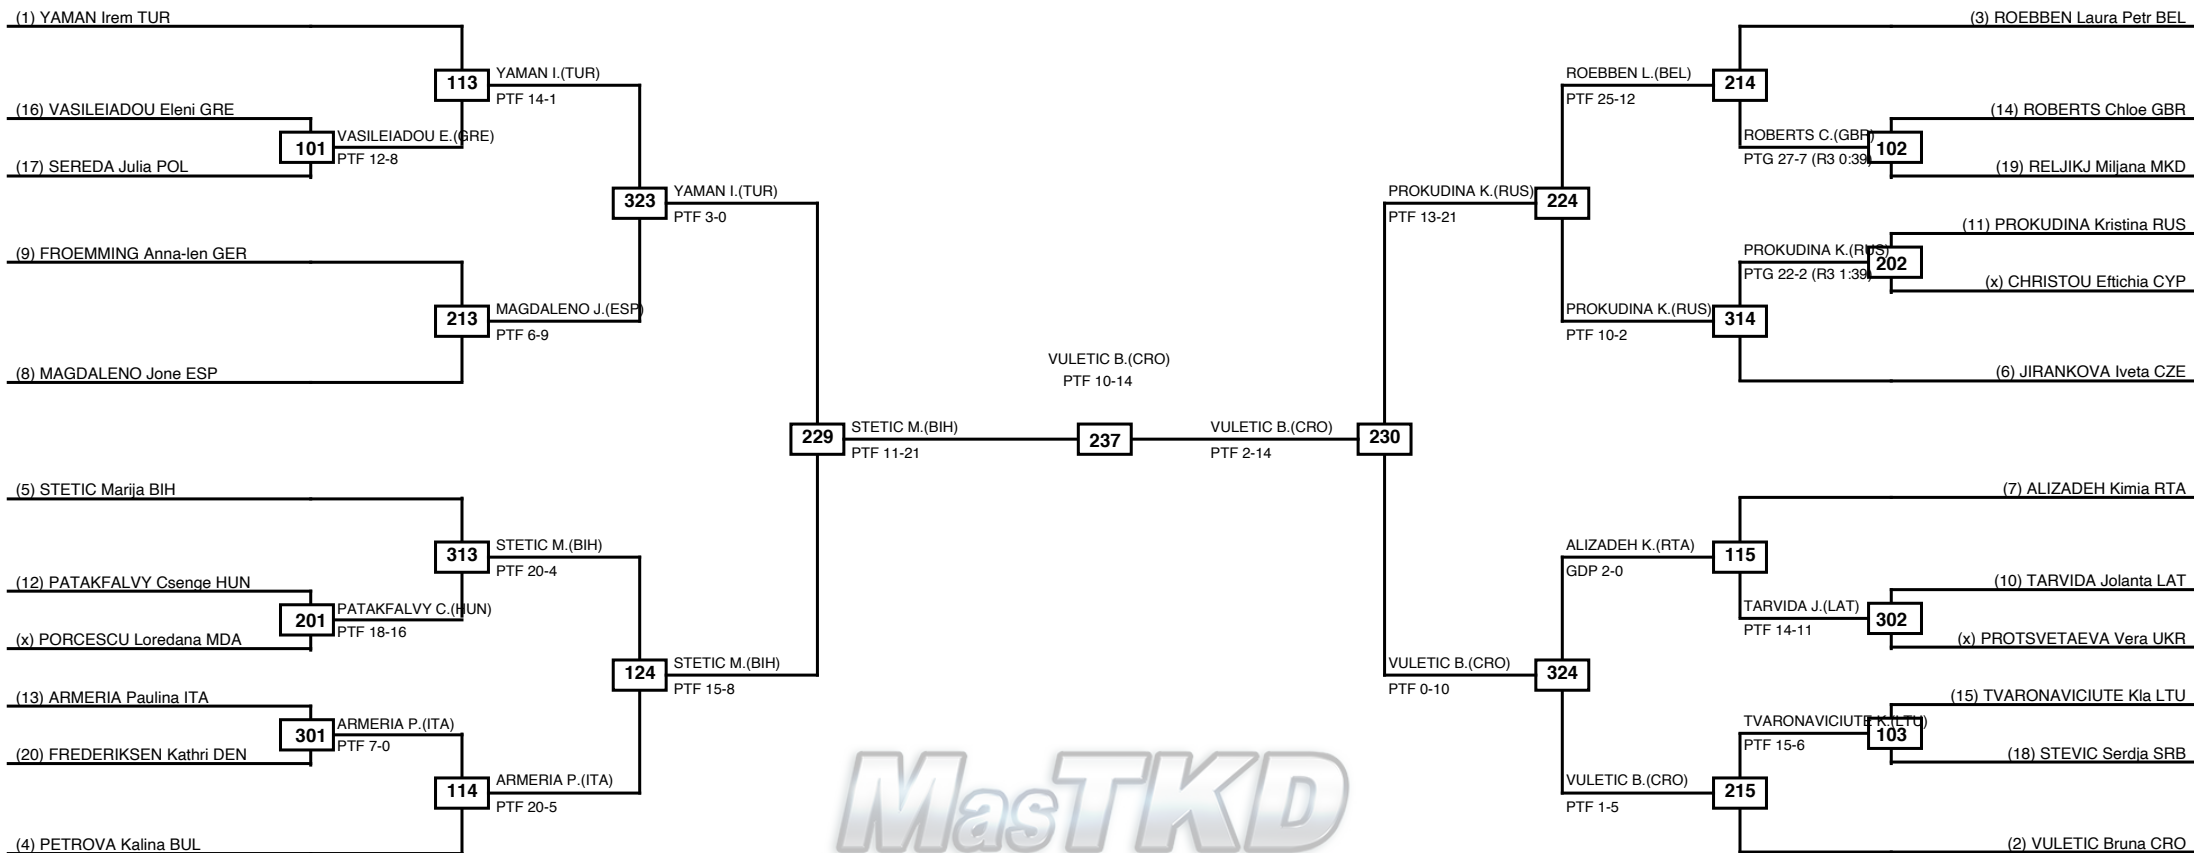

Round of 32 Round of 16 Quarterfinals Semifinals Final Semifinals Quarterfinals Round of 16 Round of 32

Classification
1 VULETIC Bruna CRO
2 STETIC Marija BIH
3 PROKUDINA Kristina RUS
3 YAMAN Irem TUR

LEGEND RSC: Win by Referee stops contest PTF: Win by Point gap SUP: Win by Superiority DSQ: Win by Disqualification DQB: Win by Disqualification for Unsportsmanlike behavior DWR: Win by double Withdrawal R: Round
 (x)Seed PFT: Win by Final score GDP: Win by Golden points WDR: Win by Withdrawal PUN: Win by Punitive declaration DDB: Double disqualification for Unsportsmanlike behavior DDQ: Double Disqualification