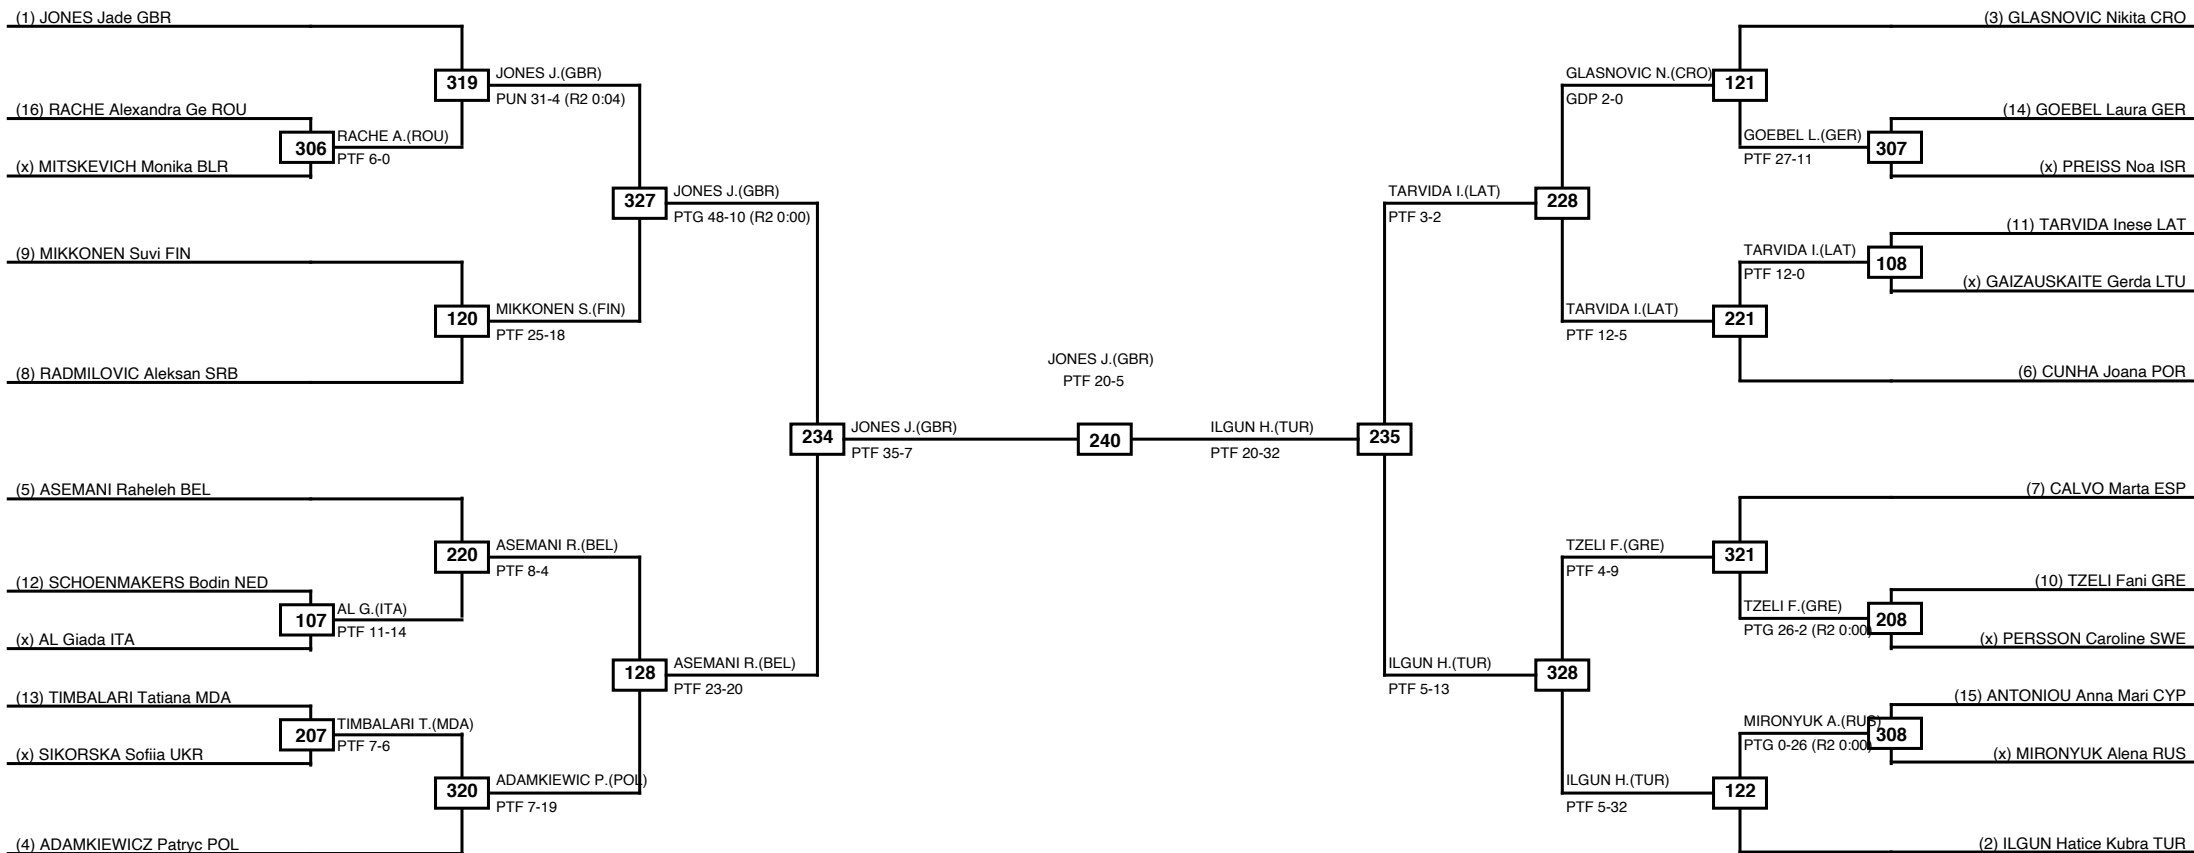

Round of 32   Round of 16   Quarterfinals   Semifinals   Final   Semifinals   Quarterfinals   Round of 16   Round of 32

| Classification           |
|--------------------------|
| 1 JONES Jade GBR         |
| 2 ILGUN Hatice Kubra TUR |
| 3 ASEMANI Raheleh BEL    |
| 3 TARVIDA Inese LAT      |

LEGEND RSC: Win by Referee stops contest   PTF: Win by Point gap   SUP: Win by Superiority   DSQ: Win by Disqualification   DQB: Win by Disqualification for Unsportsmanlike behavior   DWR: Win by double Withdrawal   R: Round  
(x)Seed   PFT: Win by Final score   GDP: Win by Golden points   WDR: Win by Withdrawal   PUN: Win by Punitive declaration   DDB: Double disqualification for Unsportsmanlike behavior   DDQ: Double Disqualification